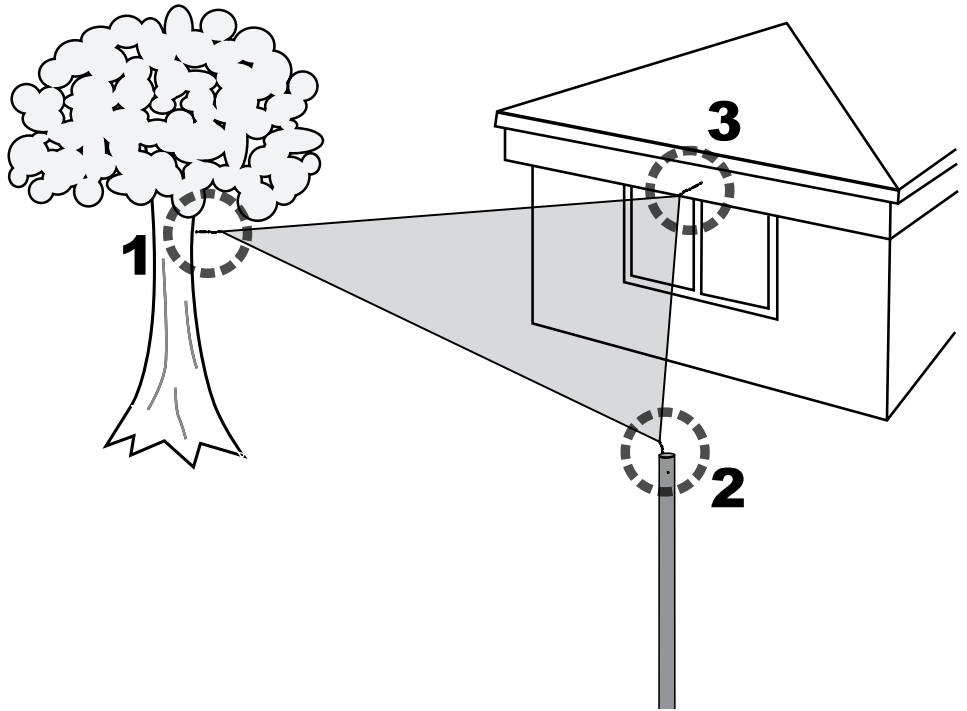

Sun Shade Sail™

Installation Instructions
Instructions d'installation
Instrucciones de instalación

A x 3	B x 6	C x 6	D x 3	E 10 ft. / 3m x 3	F x 3	G x 6	H x 1

Twist to adjust tension.
Tournez pour ajuster la tension.
Torcer para ajustar la tensión.

Tighten rope to adjust length.
Serrer corde pour ajuster la longueur.
Apriete cuerda el ajuste del largo.